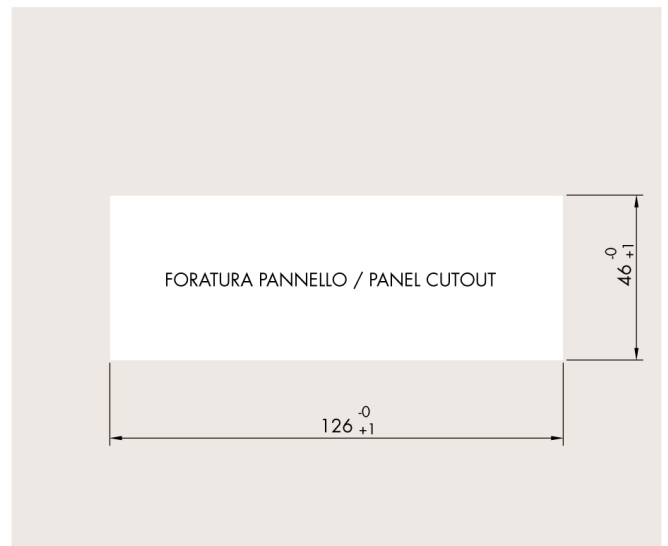

General information

PWS25520241015

AC 1500 is a robust, practical and durable accessory used to transform the weight transmitter DAT 1400 from DIN rail to panel mount.

All indicated data may be changed without notice.
All the measures indicated are expressed in millimeters (mm).

All indicated data may be changed without notice.
 All the measures indicated are expressed in millimeters (mm).