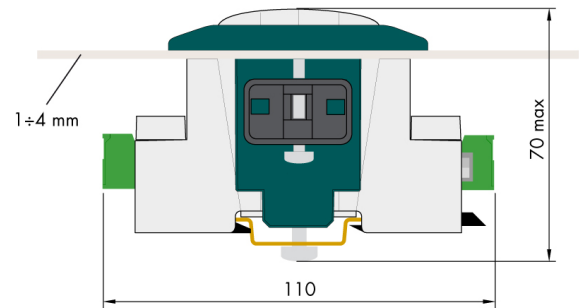

General information

PWS25520250222

AC 1500 is a robust, practical and durable accessory used to transform the weight transmitter DAT 1400 from DIN rail to panel mount.

All indicated data may be changed without notice.
All the measures indicated are expressed in millimeters (mm).

All indicated data may be changed without notice.
 All the measures indicated are expressed in millimeters (mm).