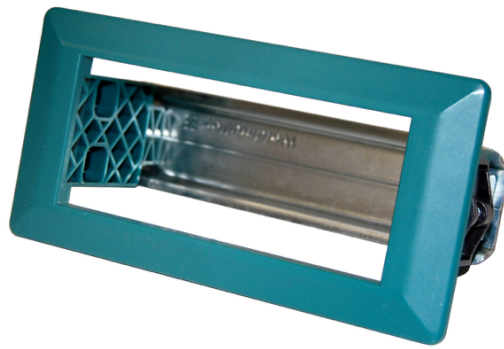

General information

PWS25520241015

AC 1500 is a robust, practical and durable accessory used to transform the weight transmitter DAT 1400 from DIN rail to panel mount.

All indicated data may be changed without notice.
All the measures indicated are expressed in millimeters (mm).