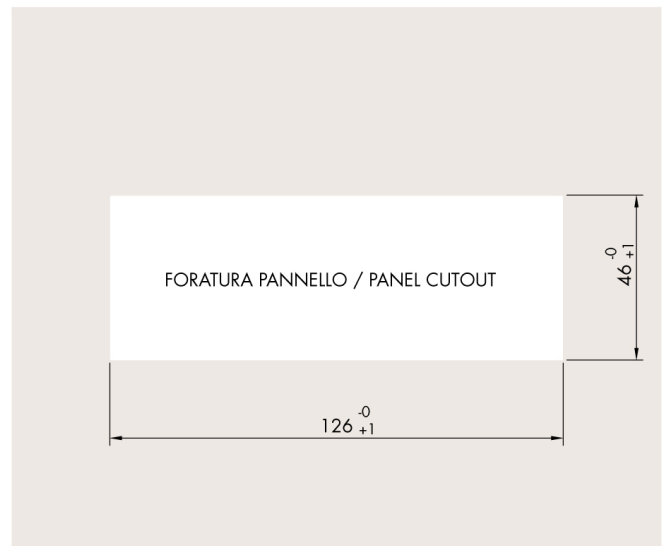

General information

PWS25520250222

AC 1500 is a robust, practical and durable accessory used to transform the weight transmitter DAT 1400 from DIN rail to panel mount.

All indicated data may be changed without notice.
All the measures indicated are expressed in millimeters (mm).

All indicated data may be changed without notice.
 All the measures indicated are expressed in millimeters (mm).