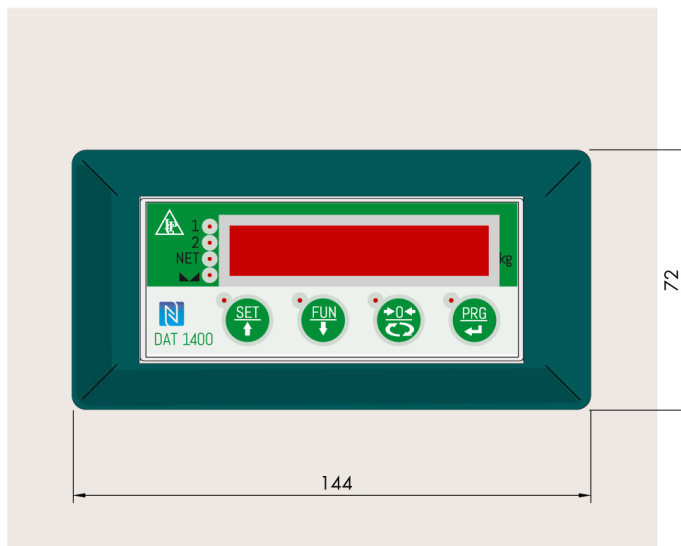

General information

PWS25520241015

AC 1500 is a robust, practical and durable accessory used to transform the weight transmitter DAT 1400 from DIN rail to panel mount.

All indicated data may be changed without notice.
All the measures indicated are expressed in millimeters (mm).

All indicated data may be changed without notice.
 All the measures indicated are expressed in millimeters (mm).