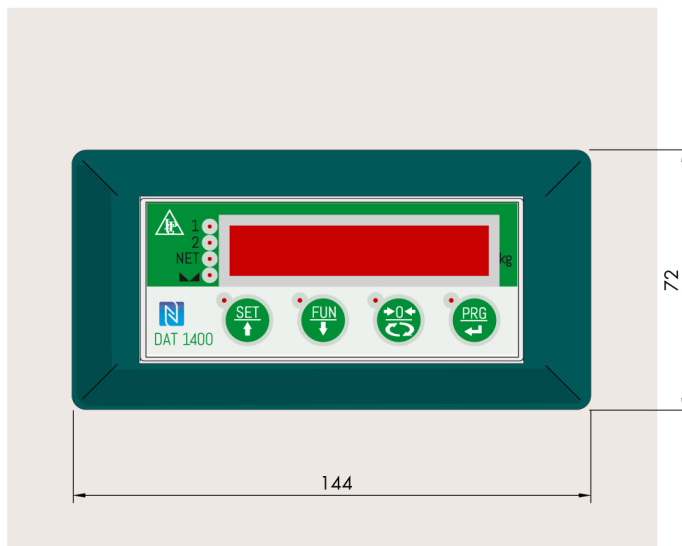

General information

PWS25520250222

AC 1500 is a robust, practical and durable accessory used to transform the weight transmitter DAT 1400 from DIN rail to panel mount.

All indicated data may be changed without notice.
All the measures indicated are expressed in millimeters (mm).

All indicated data may be changed without notice.
 All the measures indicated are expressed in millimeters (mm).