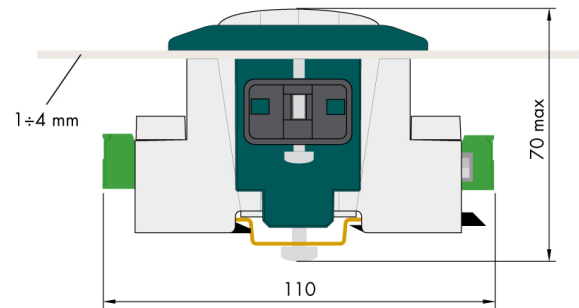

General information

PWS25520241015

AC 1500 is a robust, practical and durable accessory used to transform the weight transmitter DAT 1400 from DIN rail to panel mount.

All indicated data may be changed without notice.
All the measures indicated are expressed in millimeters (mm).

All indicated data may be changed without notice.
 All the measures indicated are expressed in millimeters (mm).