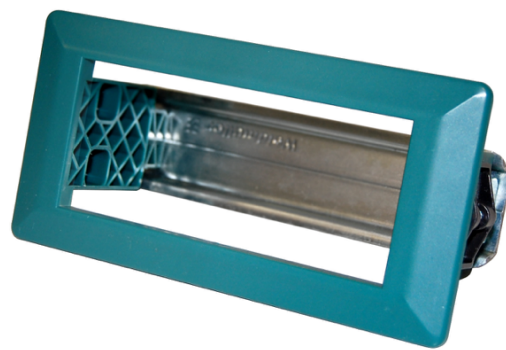

General information

PWS25520250222

AC 1500 is a robust, practical and durable accessory used to transform the weight transmitter DAT 1400 from DIN rail to panel mount.

All indicated data may be changed without notice.
All the measures indicated are expressed in millimeters (mm).